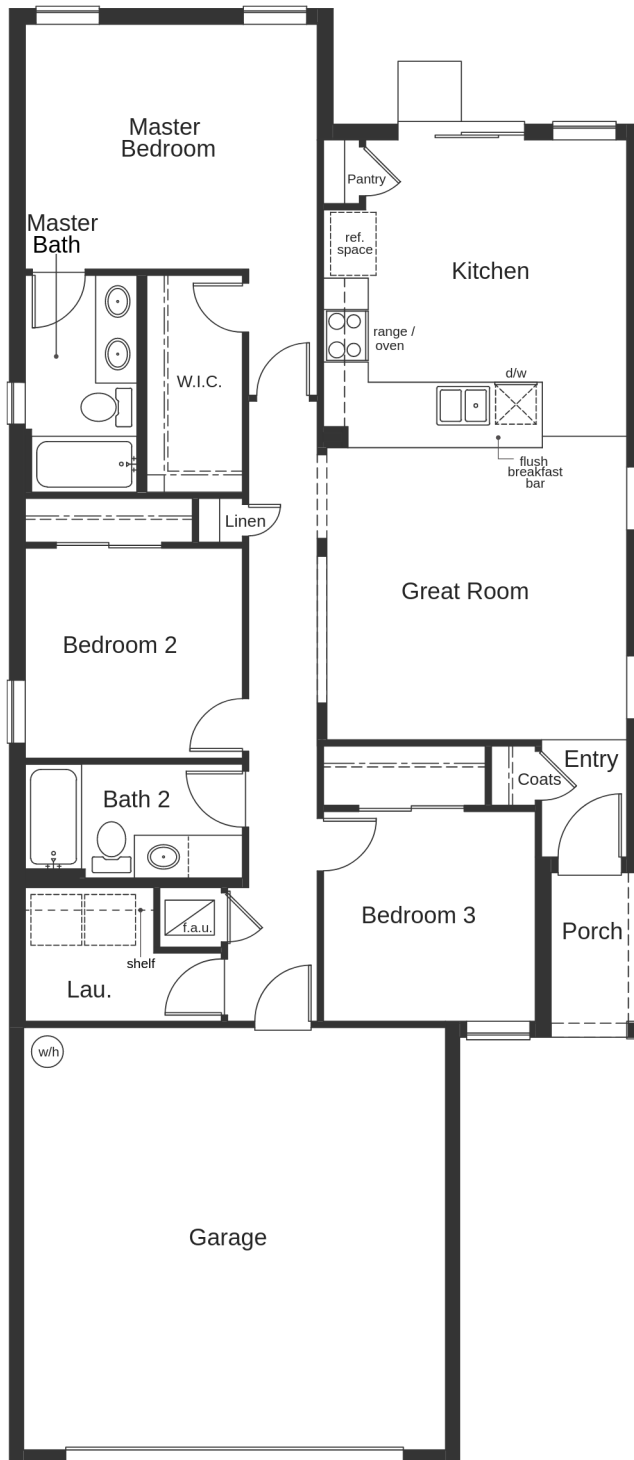

PLAN PLAN 1346 - (--) (1,346 SQ. FT. | 1 FLOORS | 3 BEDS | 2 BATH | 2-CAR GARAGE)

PLAN PLAN 1346 - (--) (1,346 SQ. FT. | 1 FLOORS | 3 BEDS | 2 BATH | 2-CAR GARAGE)

Elevation A